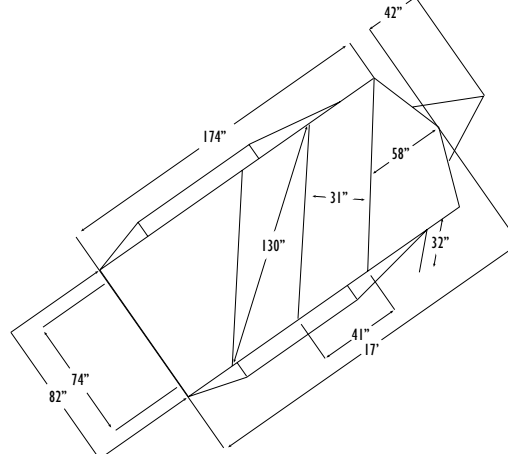

THREE HORSE MODEL