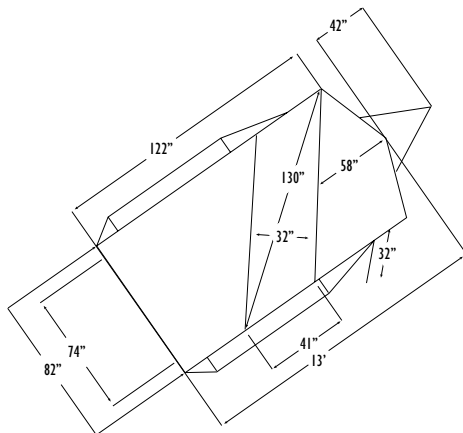

TWO HORSE MODEL